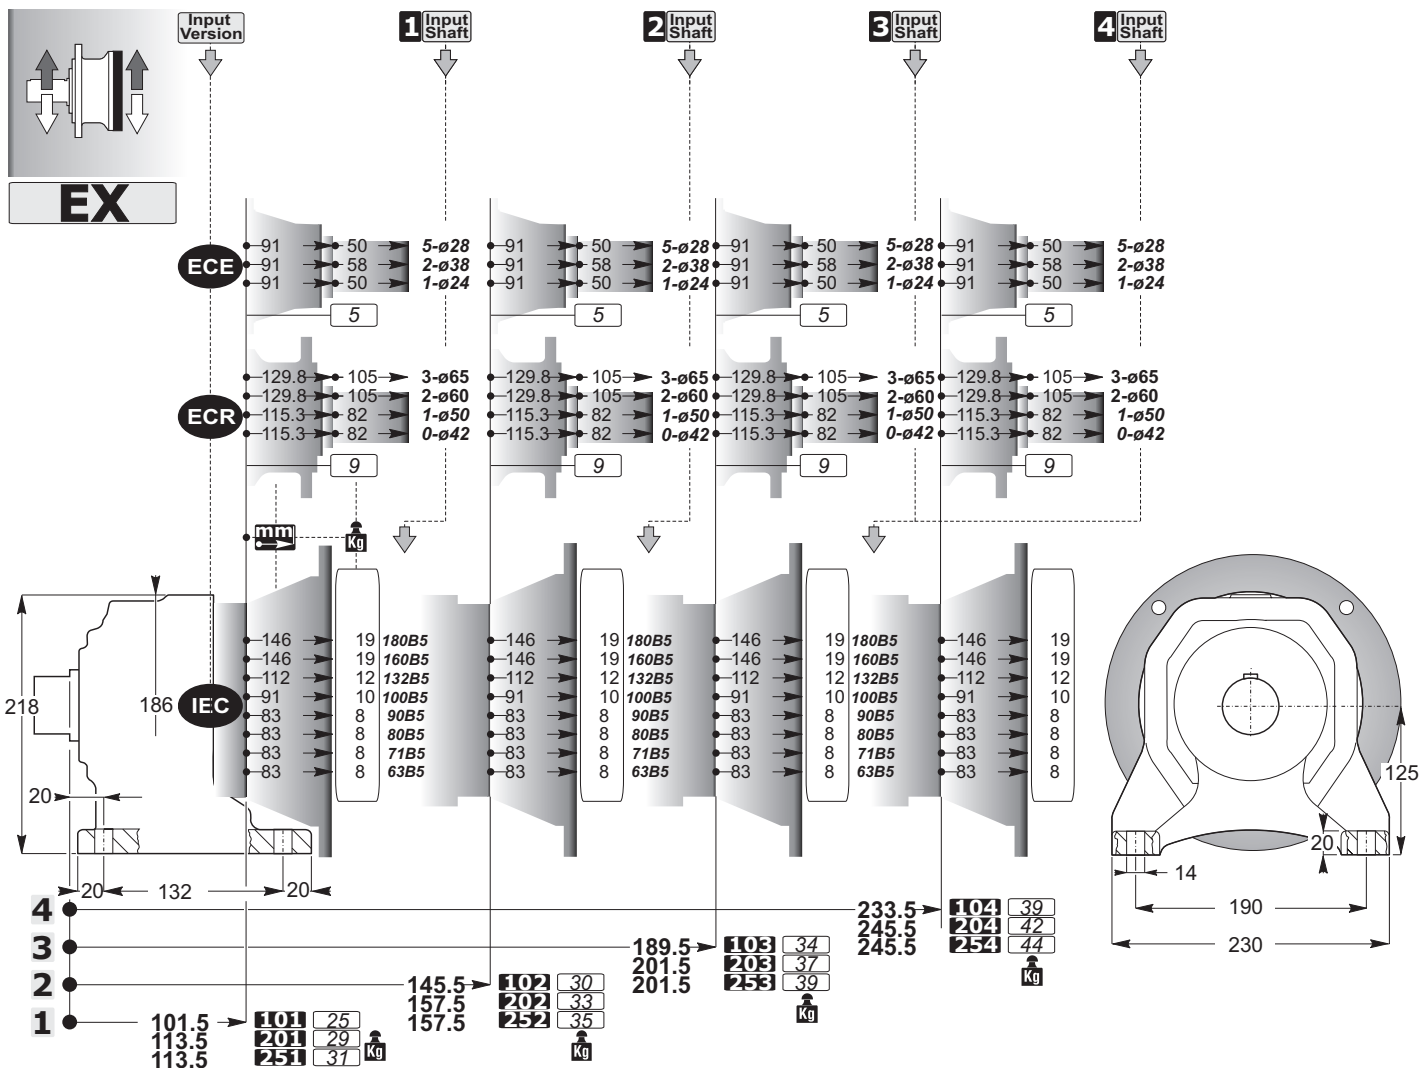

STM
team

C

STM
team

SIZE

		10	20	25	30	40	50	70	80	90	100	150	180	200	250	280	300	350	420	650	850	1200		
N	 RN RD	C2	C16	C38	C58	C76																		
	 MN MD	C4	C18	C40																				
	 MXN MXD		C20																					
	 TN TD		C22	C42	C60	C78	C100	C114																
	 HN HD									C80	C102	C116												
	 XN XD										C82													
	 SN SD																			C126	C138	C150	C158	C166
	 SBN SBD																			C128	C140			
	 PN PD	C6	C24	C44	C62	C84																		
	 PHN PHD										C86	C104	C118											
	 PXN PXD										C88													
	 PSN PSD																			C130	C142	C152	C160	
 PSBN PSBD																			C132	C144				
D	 F	C8	C26	C46	C64																			
	 FB				C48	C66																		
	 FP		C28																					
	 FS	C10	C30	C50	C68	C90	C106	C120	C134											C154	C162	C168		
	 FSB																			C146				
C	 FC	C12	C32	C52	C70																			
	 FCB		C34	C54	C72	C92	C108																	
E	 FU	C14	C36	C56	C74	C94																		
	 HU									C96	C110	C122												
	 SU																			C136	C148	C156	C164	C170
	 TU									C98	C112	C124												

C

SD

Accessories

EXB

non disponibile
not available
nicht verfügbar

C

<p>SD</p> 		<p>SD</p>  <p>Accessories</p>

Accessories