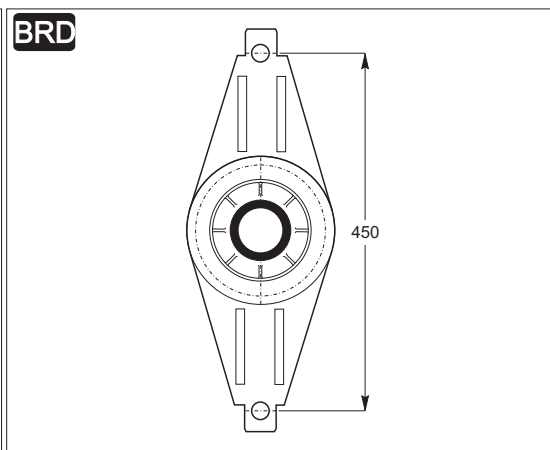

Accessories