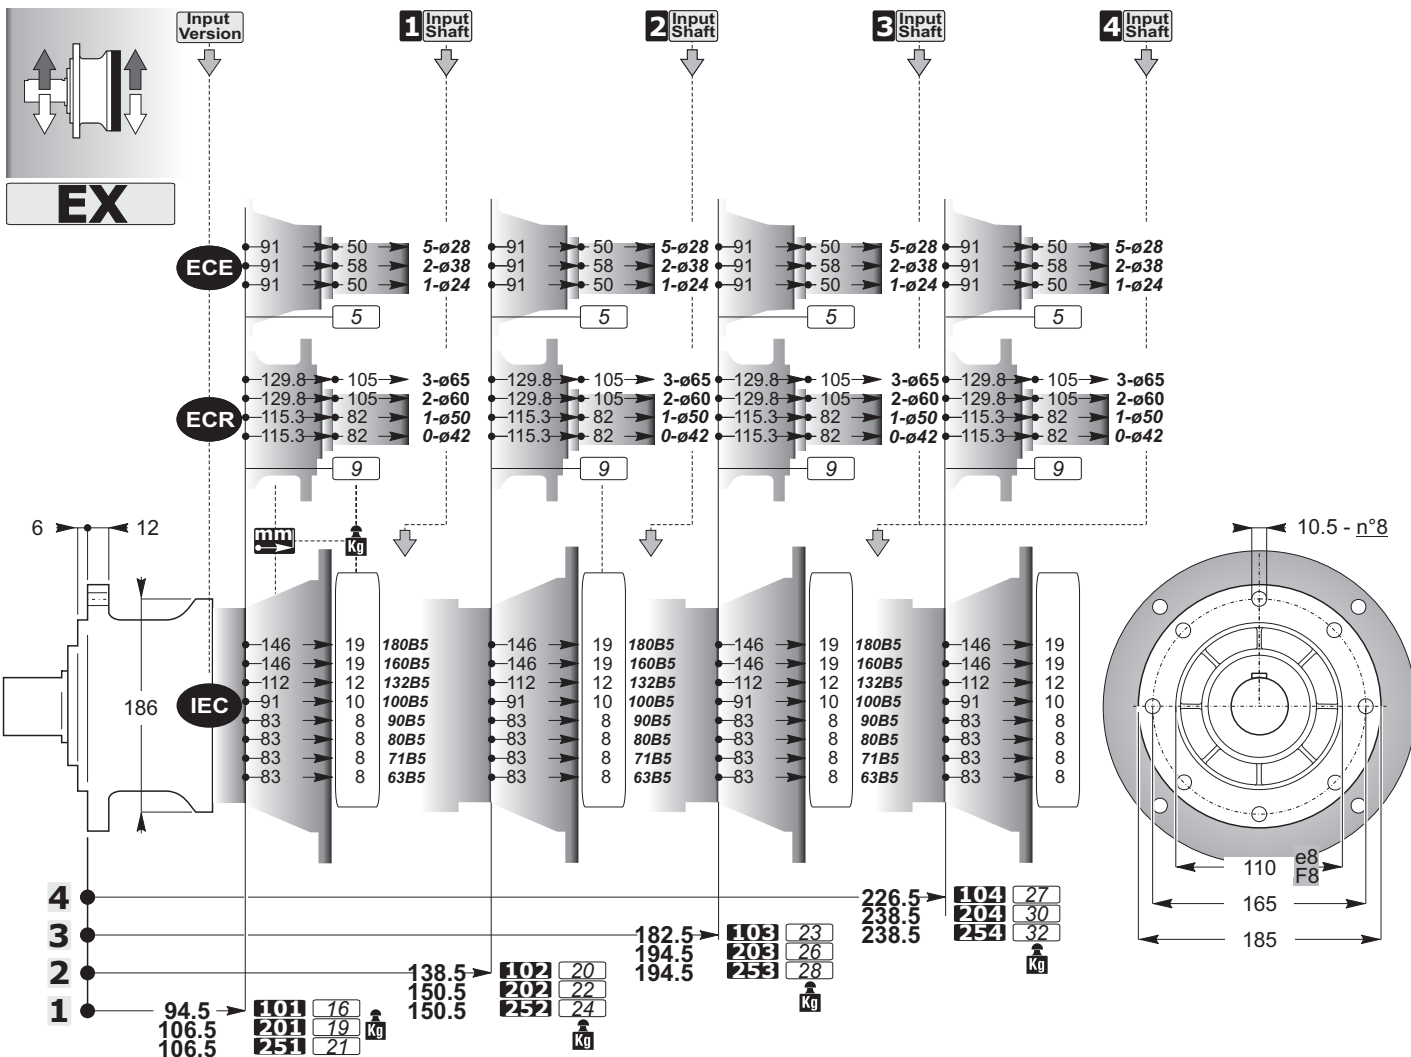

STM
team

C

STM
team

SIZE

		10	20	25	30	40	50	70	80	90	100	150	180	200	250	280	300	350	420	650	850	1200		
N	 RN RD	C2	C16	C38	C58	C76																		
	 MN MD	C4	C18	C40																				
	 MXN MXD		C20																					
	 TN TD		C22	C42	C60	C78	C100	C114																
	 HN HD									C80	C102	C116												
	 XN XD										C82													
	 SN SD																			C126	C138	C150	C158	C166
	 SBN SBD																			C128	C140			
	 PN PD	C6	C24	C44	C62	C84																		
	 PHN PHD										C86	C104	C118											
	 PXN PXD										C88													
	 PSN PSD																			C130	C142	C152	C160	
 PSBN PSBD																			C132	C144				
D	 F	C8	C26	C46	C64																			
	 FB				C48	C66																		
	 FP		C28																					
	 FS	C10	C30	C50	C68	C90	C106	C120	C134											C154	C162	C168		
	 FSB																			C146				
C	 FC	C12	C32	C52	C70																			
	 FCB		C34	C54	C72	C92	C108																	
E	 FU	C14	C36	C56	C74	C94																		
	 HU									C96	C110	C122												
	 SU																			C136	C148	C156	C164	C170
	 TU									C98	C112	C124												

C

SD

Accessories

EXB

non disponibile
not available
nicht verfügbar

C

<p>SD</p> 		<p>SD</p>  <p>Accessories</p>

Accessories