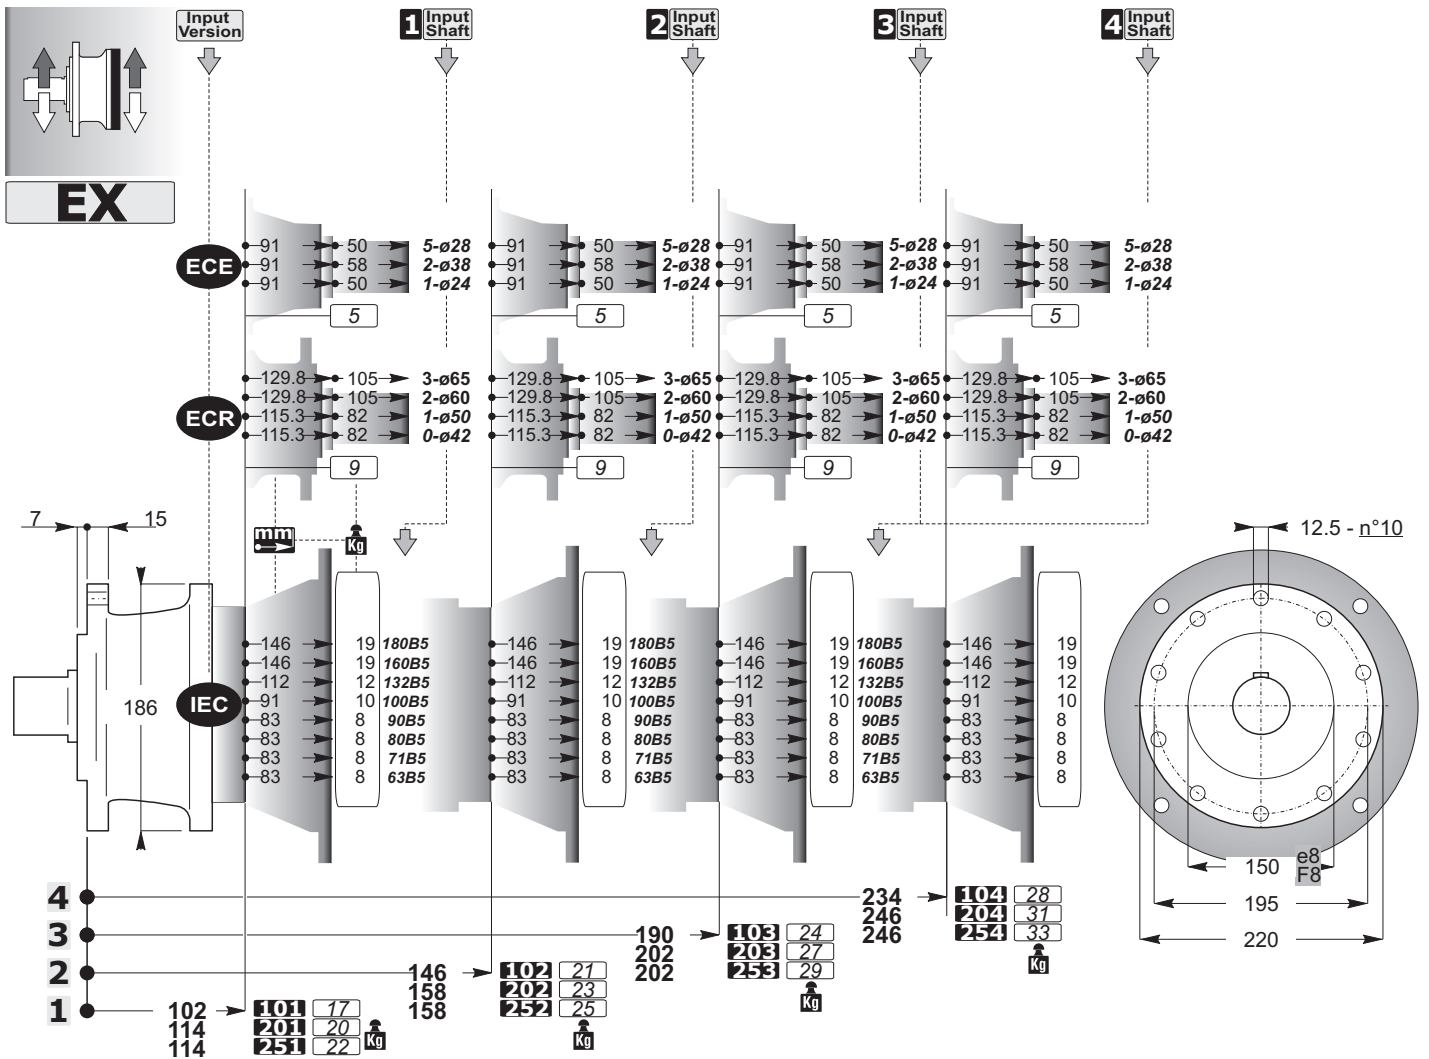

STM
team

C

STM
team

SIZE

		10	20	25	30	40	50	70	80	90	100	150	180	200	250	280	300	350	420	650	850	1200		
N	 RN RD	C2	C16	C38	C58	C76																		
	 MN MD	C4	C18	C40																				
	 MXN MXD		C20																					
	 TN TD		C22	C42	C60	C78	C100	C114																
	 HN HD									C80	C102	C116												
	 XN XD										C82													
	 SN SD																			C126	C138	C150	C158	C166
	 SBN SBD																			C128	C140			
	 PN PD	C6	C24	C44	C62	C84																		
	 PHN PHD										C86	C104	C118											
	 PXN PXD										C88													
	 PSN PSD																			C130	C142	C152	C160	
 PSBN PSBD																			C132	C144				
D	 F	C8	C26	C46	C64																			
	 FB				C48	C66																		
	 FP		C28																					
	 FS	C10	C30	C50	C68	C90	C106	C120	C134											C154	C162	C168		
	 FSB																			C146				
C	 FC	C12	C32	C52	C70																			
	 FCB		C34	C54	C72	C92	C108																	
E	 FU	C14	C36	C56	C74	C94																		
	 HU									C96	C110	C122												
	 SU																			C136	C148	C156	C164	C170
	 TU									C98	C112	C124												

C

SD

Accessories

EXB

non disponibile
not available
nicht verfügbar

C

<p>SD</p> 		<p>SD</p>  <p>Accessories</p>

Accessories