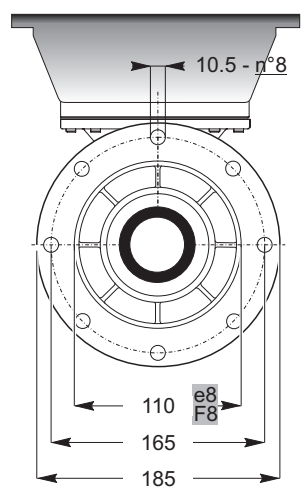

STM
team

C

STM
team

SIZE

		10	20	25	30	40	50	70	80	90	100	150	180	200	250	280	300	350	420	650	850	1200		
N	 RN RD	C2	C16	C38	C58	C76																		
	 MN MD	C4	C18	C40																				
	 MXN MXD		C20																					
	 TN TD		C22	C42	C60	C78	C100	C114																
	 HN HD									C80	C102	C116												
	 XN XD										C82													
	 SN SD																			C126	C138	C150	C158	C166
	 SBN SBD																			C128	C140			
	 PN PD	C6	C24	C44	C62	C84																		
	 PHN PHD										C86	C104	C118											
	 PXN PXD										C88													
	 PSN PSD																			C130	C142	C152	C160	
 PSBN PSBD																			C132	C144				
D	 F	C8	C26	C46	C64																			
	 FB				C48	C66																		
	 FP		C28																					
	 FS	C10	C30	C50	C68	C90	C106	C120	C134											C154	C162	C168		
	 FSB																			C146				
C	 FC	C12	C32	C52	C70																			
	 FCB		C34	C54	C72	C92	C108																	
E	 FU	C14	C36	C56	C74	C94																		
	 HU									C96	C110	C122												
	 SU																			C136	C148	C156	C164	C170
	 TU									C98	C112	C124												

C

SD

Accessories

EXB

non disponibile
not available
nicht verfügbar

C

<p>SD</p> 		<p>SD</p>  <p>Accessories</p>

Accessories