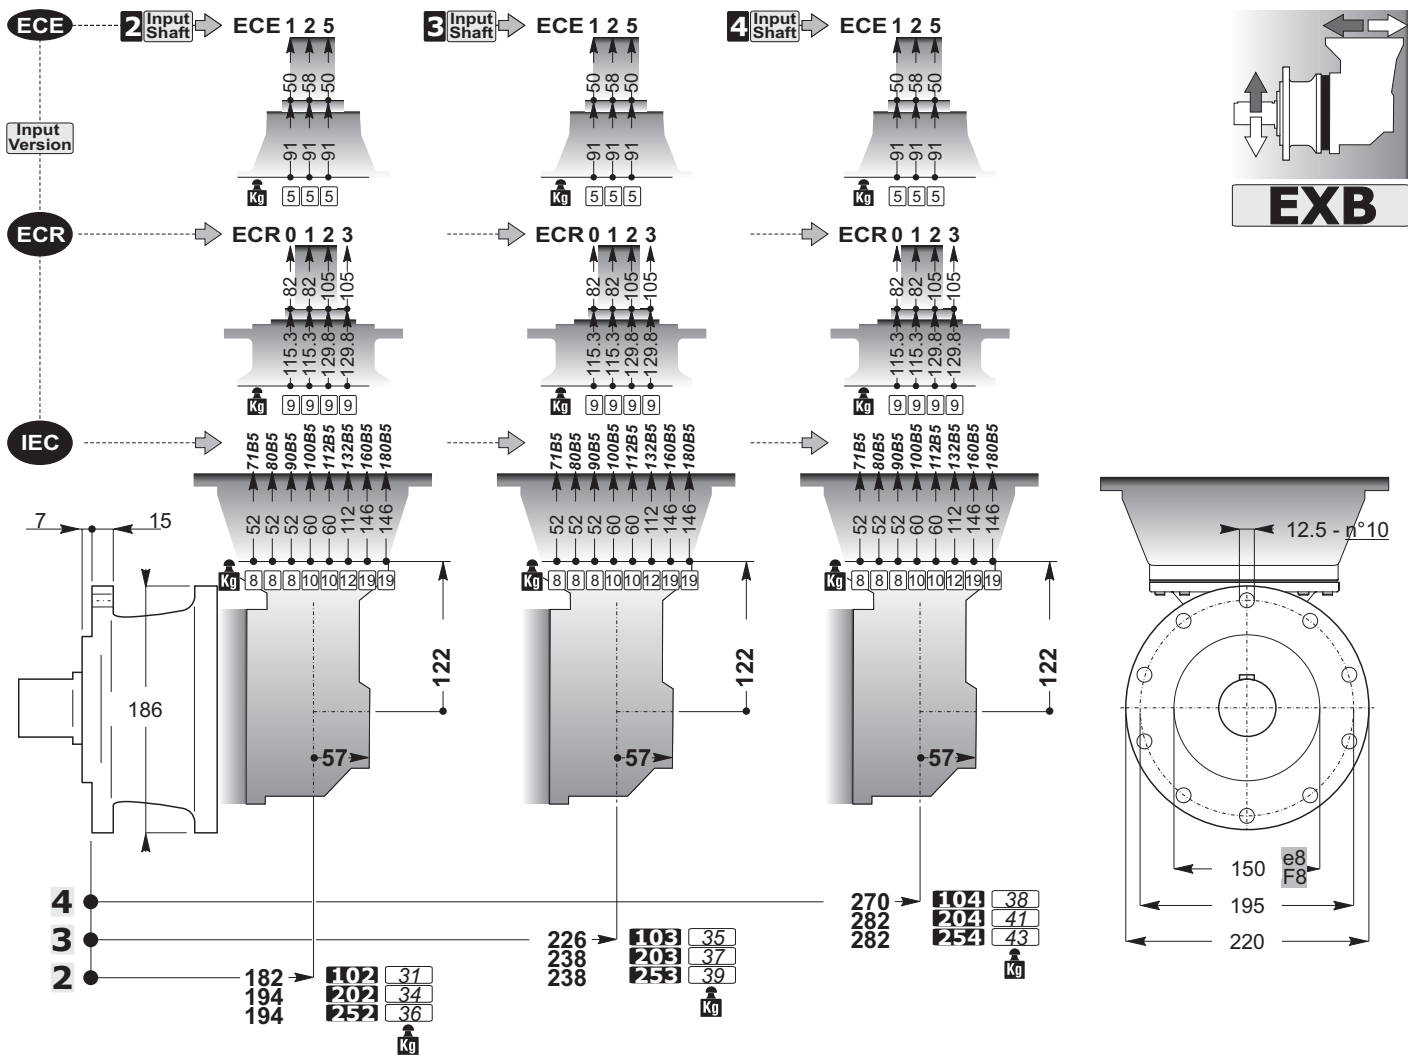

STM
team

C

STM
team

SIZE

		10	20	25	30	40	50	70	80	90	100	150	180	200	250	280	300	350	420	650	850	1200		
N	 RN RD	C2	C16	C38	C58	C76																		
	 MN MD	C4	C18	C40																				
	 MXN MXD		C20																					
	 TN TD		C22	C42	C60	C78	C100	C114																
	 HN HD									C80	C102	C116												
	 XN XD										C82													
	 SN SD																			C126	C138	C150	C158	C166
	 SBN SBD																			C128	C140			
	 PN PD	C6	C24	C44	C62	C84																		
	 PHN PHD										C86	C104	C118											
	 PXN PXD										C88													
	 PSN PSD																			C130	C142	C152	C160	
 PSBN PSBD																			C132	C144				
D	 F	C8	C26	C46	C64																			
	 FB				C48	C66																		
	 FP		C28																					
	 FS	C10	C30	C50	C68	C90	C106	C120	C134											C154	C162	C168		
	 FSB																			C146				
C	 FC	C12	C32	C52	C70																			
	 FCB		C34	C54	C72	C92	C108																	
E	 FU	C14	C36	C56	C74	C94																		
	 HU									C96	C110	C122												
	 SU																			C136	C148	C156	C164	C170
	 TU									C98	C112	C124												

C

SD

Accessories

EXB

non disponibile
not available
nicht verfügbar

C

<p>SD</p> 		<p>SD</p>  <p>Accessories</p>

Accessories