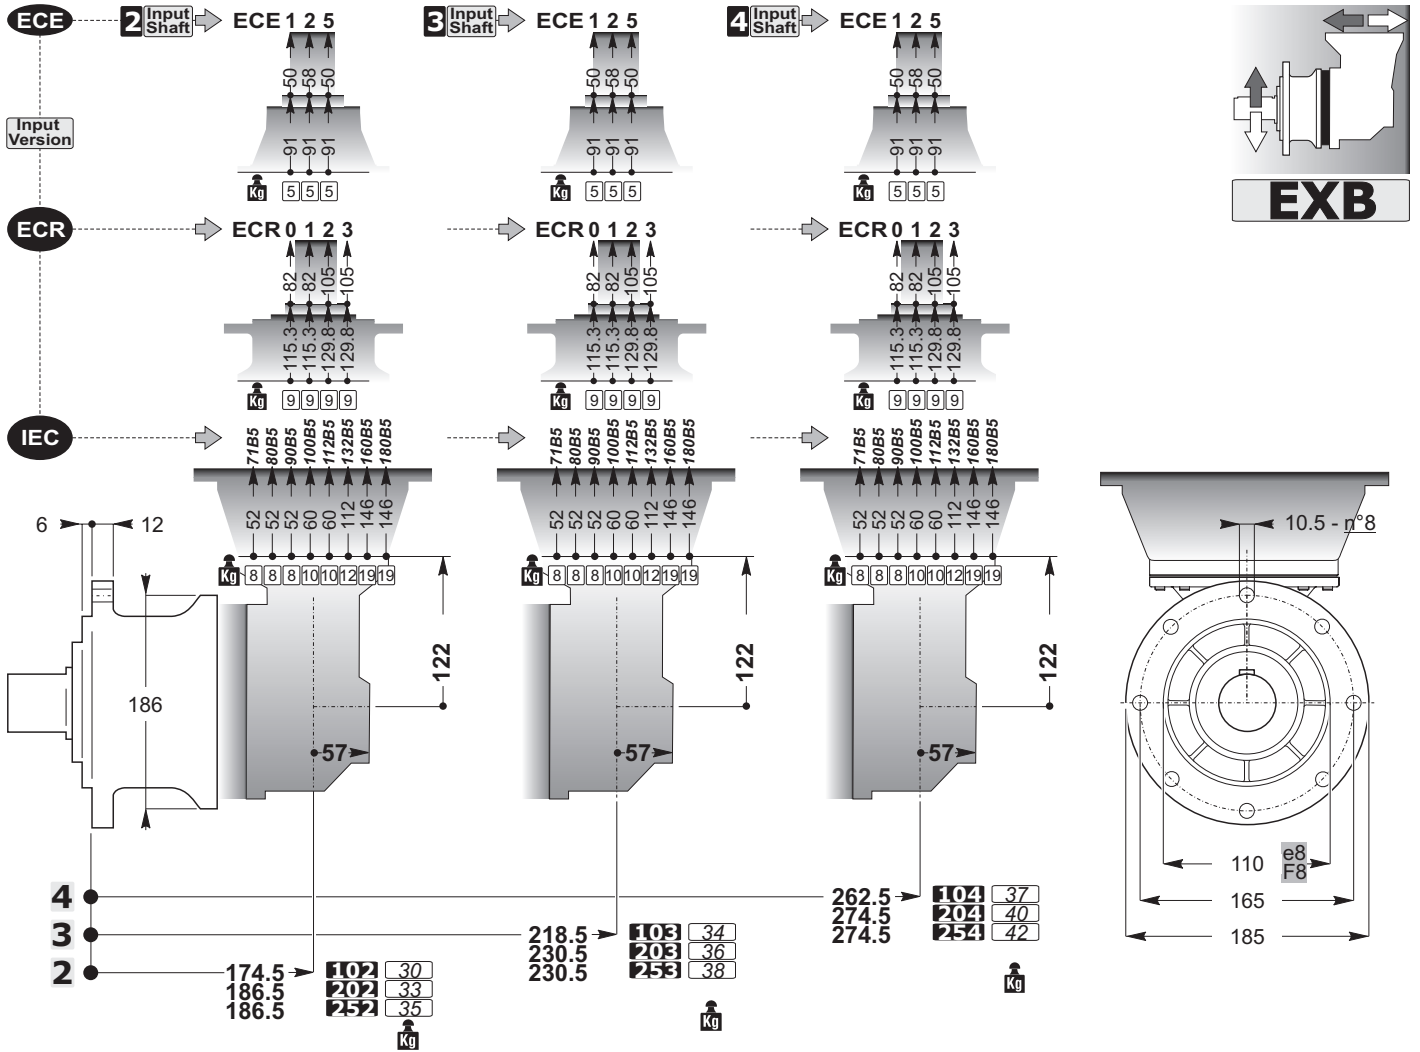

STM
team

C

STM
team

SIZE

		10	20	25	30	40	50	70	80	90	100	150	180	200	250	280	300	350	420	650	850	1200		
N	 RN RD	C2	C16	C38	C58	C76																		
	 MN MD	C4	C18	C40																				
	 MXN MXD		C20																					
	 TN TD		C22	C42	C60	C78	C100	C114																
	 HN HD									C80	C102	C116												
	 XN XD										C82													
	 SN SD																			C126	C138	C150	C158	C166
	 SBN SBD																			C128	C140			
	 PN PD	C6	C24	C44	C62	C84																		
	 PHN PHD										C86	C104	C118											
	 PXN PXD										C88													
	 PSN PSD																			C130	C142	C152	C160	
 PSBN PSBD																			C132	C144				
D	 F	C8	C26	C46	C64																			
	 FB				C48	C66																		
	 FP		C28																					
	 FS	C10	C30	C50	C68	C90	C106	C120	C134											C154	C162	C168		
	 FSB																			C146				
C	 FC	C12	C32	C52	C70																			
	 FCB		C34	C54	C72	C92	C108																	
E	 FU	C14	C36	C56	C74	C94																		
	 HU									C96	C110	C122												
	 SU																			C136	C148	C156	C164	C170
	 TU									C98	C112	C124												

C

SD

Accessories

EXB

non disponibile
not available
nicht verfügbar

C

<p>SD</p> 		<p>SD</p>  <p>Accessories</p>

Accessories