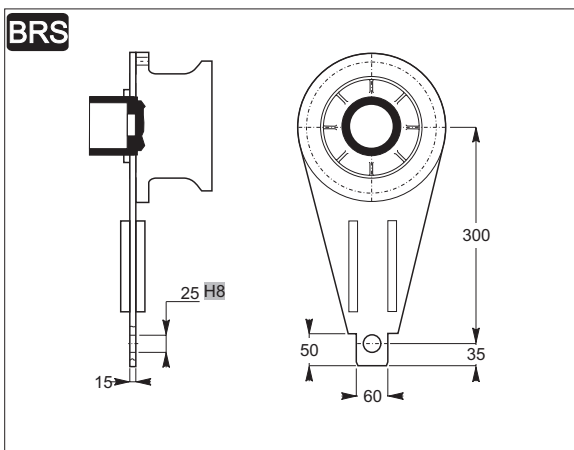

Accessories