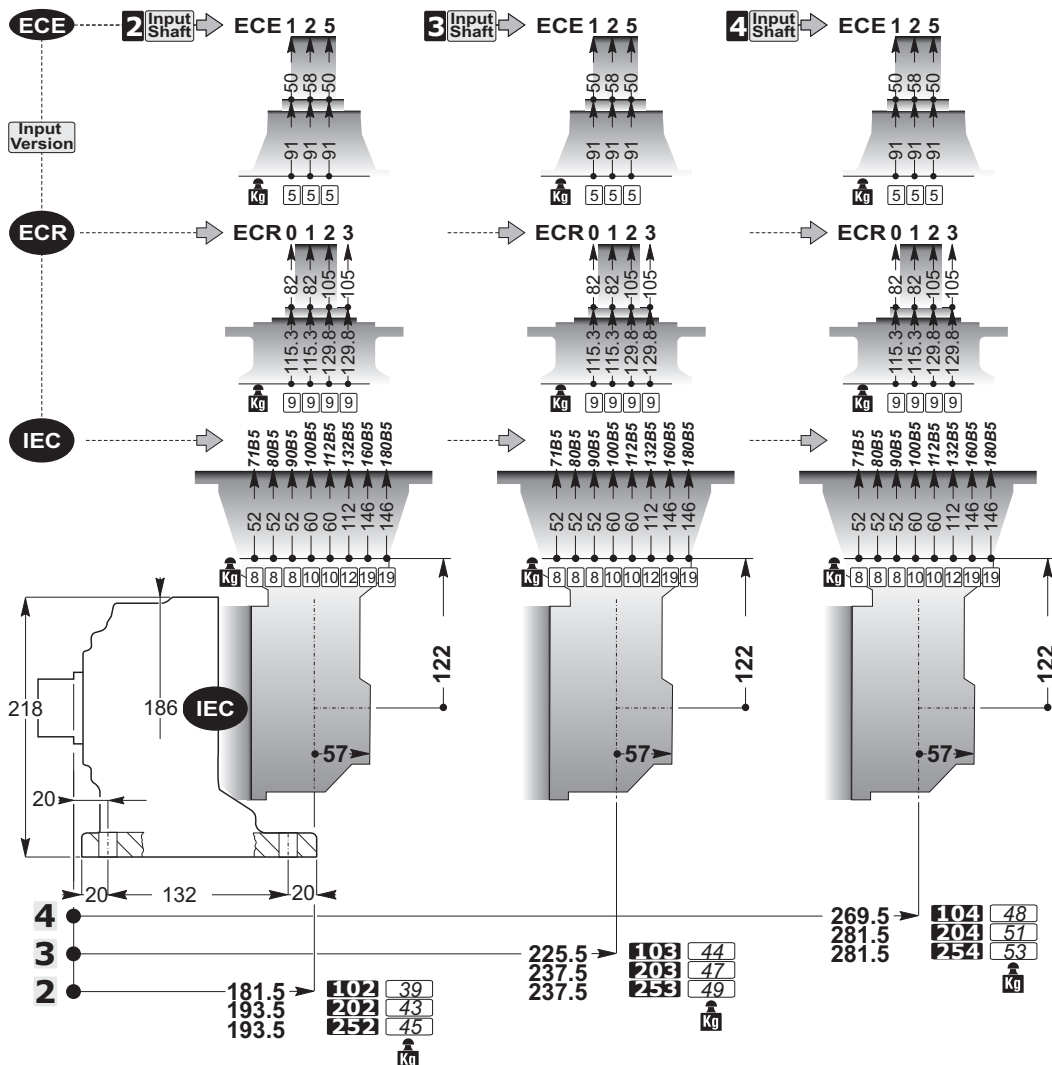

STM
team

C

STM
team

SIZE

		10	20	25	30	40	50	70	80	90	100	150	180	200	250	280	300	350	420	650	850	1200		
N	 RN RD	C2	C16	C38	C58	C76																		
	 MN MD	C4	C18	C40																				
	 MXN MXD		C20																					
	 TN TD		C22	C42	C60	C78	C100	C114																
	 HN HD									C80	C102	C116												
	 XN XD										C82													
	 SN SD																			C126	C138	C150	C158	C166
	 SBN SBD																			C128	C140			
	 PN PD	C6	C24	C44	C62	C84																		
	 PHN PHD										C86	C104	C118											
	 PXN PXD										C88													
	 PSN PSD																			C130	C142	C152	C160	
 PSBN PSBD																			C132	C144				
D	 F	C8	C26	C46	C64																			
	 FB				C48	C66																		
	 FP		C28																					
	 FS	C10	C30	C50	C68	C90	C106	C120	C134											C154	C162	C168		
	 FSB																			C146				
C	 FC	C12	C32	C52	C70																			
	 FCB		C34	C54	C72	C92	C108																	
E	 FU	C14	C36	C56	C74	C94																		
	 HU									C96	C110	C122												
	 SU																			C136	C148	C156	C164	C170
	 TU									C98	C112	C124												

C

SD

Accessories

EXB

non disponibile
not available
nicht verfügbar

C

<p>SD</p> 		<p>SD</p>  <p>Accessories</p>

Accessories